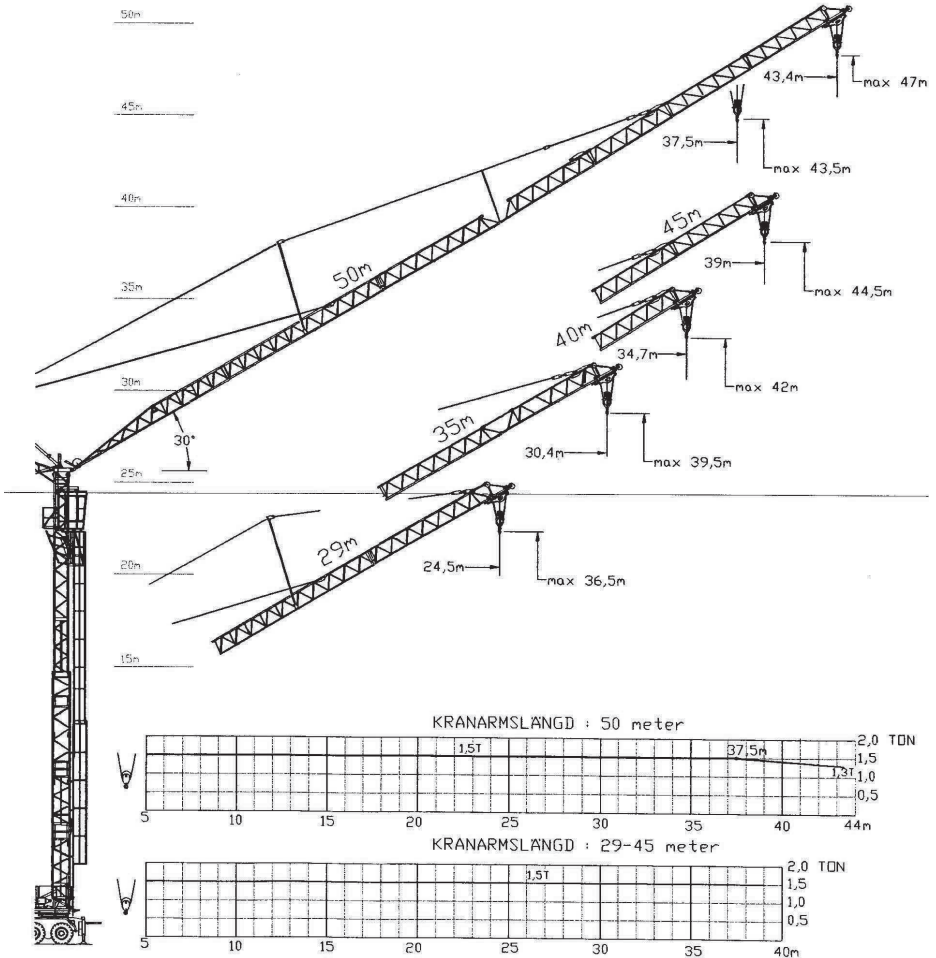

EL-ANSLUTNING	
SPÄNNING	380V 50Hz
SKENBAR EFFEKT..	33 kVA
SAKRINGAR	63 Amp
KABEL	5x16mm ²

All measurements and data are subject to alteration without prior notice.